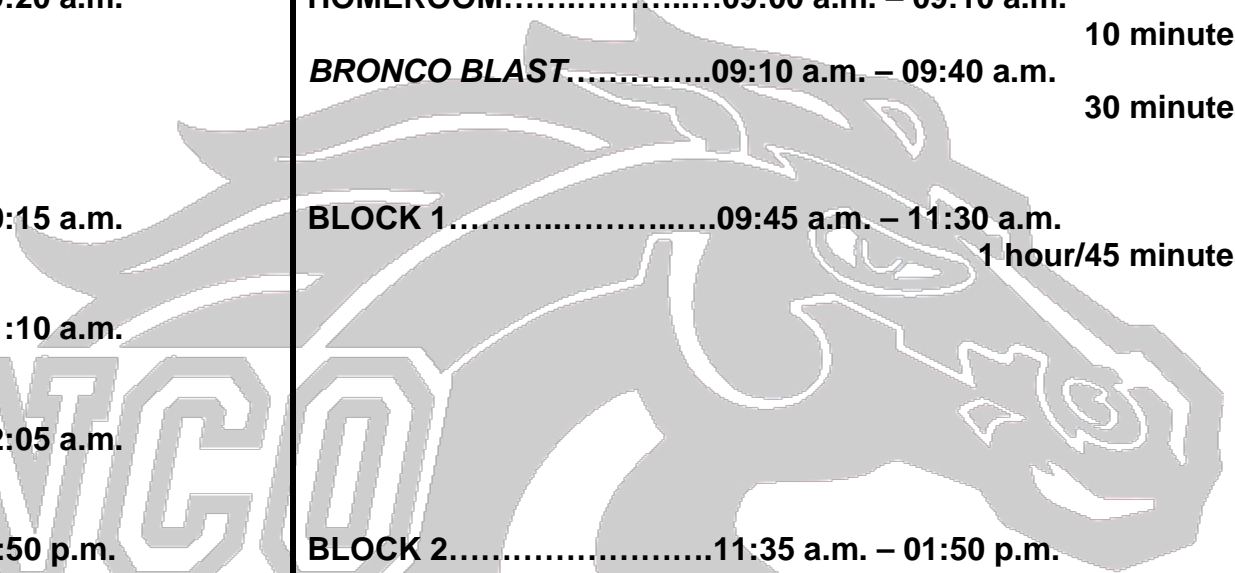

HIALEAH MIDDLE SCHOOL
2009-2010 6-PERIOD DAY

Homeroom.....9:00 a.m. – 09:20 a.m.

Period 1.....9:25 a.m. - 10:15 a.m.

Period 2.....10:20 a.m. - 11:10 a.m.

Period 3.....11:15 a.m. - 12:05 a.m.

Period 4.....12:10 a.m. - 01:50 p.m.

1st Lunch: 12:10-12:40
2nd Lunch: 12:45-01:15
3rd Lunch: 01:20-01:50

Period 5.....01:55 p.m. - 02:45 p.m.

Period 6.....02:50 p.m. - 03:40 p.m.

HIALEAH MIDDLE SCHOOL
2009-2010 3-PERIOD DAY

HOMEROOM.....09:00 a.m. – 09:10 a.m.

10 minutes

BRONCO BLAST.....09:10 a.m. – 09:40 a.m.

30 minutes

BLOCK 1.....09:45 a.m. – 11:30 a.m.

1 hour/45 minutes

BLOCK 2.....11:35 a.m. – 01:50 p.m.

2 hours/15 minutes

1st Lunch: 12:10-12:40
2nd Lunch: 12:45-01:15
3rd Lunch: 01:20-01:50

BLOCK 3.....01:55 p.m. – 03:40 p.m.

1 hour/45 minutes

PRIDE
HIALEAH MIDDLE SCHOOL